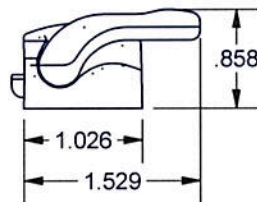

AUTOLOCKS & KEEPERS

4745

THE LATCH WILL RETRACT WHEN CLOSING THE WINDOW WITHOUT DEPRESSING THE LEVER. THIS FEATURE WILL PREVENT THE LEVER FROM PINCHING YOUR FINGER.

MATERIAL: ZINC

AMESBURY ITEM #	REFERENCE ITEM #	COLOR
400253	4745-20MA	MA ALMOND
	4745-20SB	STANDARD BLACK
	4745-20SW	STANDARD WHITE

12677

MATERIAL: COMPOSITE

DIMENSIONS ARE FOR REFERENCE ONLY AND ARE IN INCHES UNLESS OTHERWISE NOTED.
CONTACT OUR ENGINEERING DEPARTMENT WITH SPECIFIC APPLICATION QUESTIONS OR REQUIREMENTS.
NOT ALL COMBINATIONS LISTED ARE CURRENTLY STOCKED, EXTRA LEAD TIME MAY BE REQUIRED.