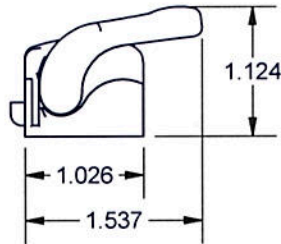

AUTOLOCKS & KEEPERS

4745

THE LATCH WILL RETRACT WHEN CLOSING THE WINDOW WITHOUT DEPRESSING THE LEVER. THIS FEATURE WILL PREVENT THE LEVER FROM PINCHING YOUR FINGER.

MATERIAL: ZINC

AMESBURY ITEM #	REFERENCE ITEM #	COLOR
400253	4745-20MA	MA ALMOND
	4745-20SB	STANDARD BLACK
	4745-20SW	STANDARD WHITE

12677

MATERIAL: COMPOSITE

DIMENSIONS ARE FOR REFERENCE ONLY AND ARE IN INCHES UNLESS OTHERWISE NOTED.
CONTACT OUR ENGINEERING DEPARTMENT WITH SPECIFIC APPLICATION QUESTIONS OR REQUIREMENTS.
NOT ALL COMBINATIONS LISTED ARE CURRENTLY STOCKED, EXTRA LEAD TIME MAY BE REQUIRED.