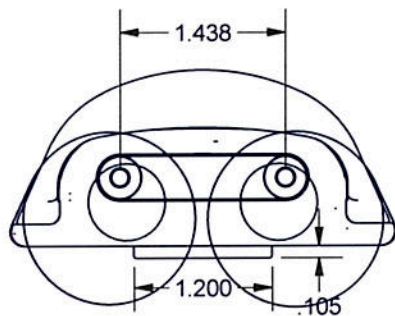

AUTOLOCKS & KEEPERS

4745

THE LATCH WILL RETRACT WHEN CLOSING THE WINDOW WITHOUT DEPRESSING THE LEVER. THIS FEATURE WILL PREVENT THE LEVER FROM PINCHING YOUR FINGER.

MATERIAL: ZINC

AMESBURY ITEM #	REFERENCE ITEM #	COLOR
400253	4745-20MA	MA ALMOND
	4745-20SB	STANDARD BLACK
	4745-20SW	STANDARD WHITE

12677

MATERIAL: COMPOSITE

DIMENSIONS ARE FOR REFERENCE ONLY AND ARE IN INCHES UNLESS OTHERWISE NOTED.
CONTACT OUR ENGINEERING DEPARTMENT WITH SPECIFIC APPLICATION QUESTIONS OR REQUIREMENTS.
NOT ALL COMBINATIONS LISTED ARE CURRENTLY STOCKED, EXTRA LEAD TIME MAY BE REQUIRED.