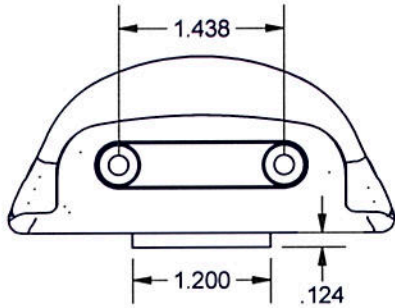

AUTOLOCKS & KEEPERS

4745

THE LATCH WILL RETRACT WHEN CLOSING THE WINDOW WITHOUT DEPRESSING THE LEVER. THIS FEATURE WILL PREVENT THE LEVER FROM PINCHING YOUR FINGER.

MATERIAL: ZINC

AMESBURY ITEM #	REFERENCE ITEM #	COLOR
400253	4745-20MA	MA ALMOND
	4745-20SB	STANDARD BLACK
	4745-20SW	STANDARD WHITE

12677

MATERIAL: COMPOSITE

DIMENSIONS ARE FOR REFERENCE ONLY AND ARE IN INCHES UNLESS OTHERWISE NOTED.
CONTACT OUR ENGINEERING DEPARTMENT WITH SPECIFIC APPLICATION QUESTIONS OR REQUIREMENTS.
NOT ALL COMBINATIONS LISTED ARE CURRENTLY STOCKED, EXTRA LEAD TIME MAY BE REQUIRED.