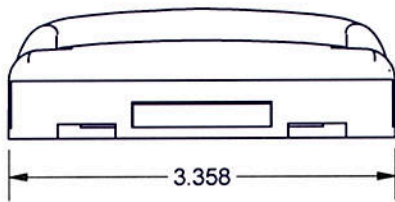

AUTOLOCKS & KEEPERS

4745

THE LATCH WILL RETRACT WHEN CLOSING THE WINDOW WITHOUT DEPRESSING THE LEVER. THIS FEATURE WILL PREVENT THE LEVER FROM PINCHING YOUR FINGER.

MATERIAL: ZINC

AMESBURY ITEM #	REFERENCE ITEM #	COLOR
400253	4745-20MA	MA ALMOND
	4745-20SB	STANDARD BLACK
	4745-20SW	STANDARD WHITE

12677

MATERIAL: COMPOSITE

DIMENSIONS ARE FOR REFERENCE ONLY AND ARE IN INCHES UNLESS OTHERWISE NOTED.
CONTACT OUR ENGINEERING DEPARTMENT WITH SPECIFIC APPLICATION QUESTIONS OR REQUIREMENTS.
NOT ALL COMBINATIONS LISTED ARE CURRENTLY STOCKED, EXTRA LEAD TIME MAY BE REQUIRED.