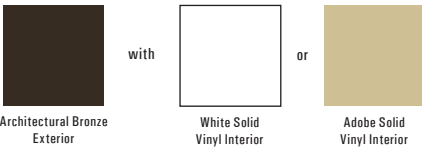

AIR INFILTRATION

.xx cfm/ft²

EGRESS

x^x x x^x minimum

MIN/MAX SIZES

Minimum = xx" x xx"

Maximum = xx" x xx"

STANDARD SOLID VINYL COLORS

White

Almond

Adobe

SuperCapSR™ COLOR

Architectural Bronze
Exterior

White Solid
Vinyl Interior

Adobe Solid
Vinyl Interior

*Printing limitations prevent exact color duplication. Contact your dealer for color samples.