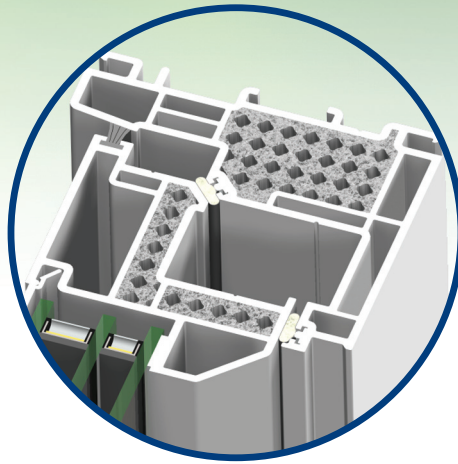

CASEMENT

AIRCELL™ THERMALLY OPTIMIZED FRAME provides greater efficiency without voids and improves insulating performance 15% better than hollow vinyl window frames

WARM-EDGE INSULATED GLASS unit improves thermal performance and helps reduce condensation

MULTI-POINT LOCKING HARDWARE secures frame and sash for a weather-tight fit and superior security

PRECISION MITERED FUSION-WELDED CORNERS provide superior structural strength and weather resistance

3-1/4" DEEP WINDOW FRAME for increased rigidity and thermal performance — also ideal for replacement use

MULTIPLE WEATHERSTRIP ROWS helps reduce air and water infiltration while improving exterior noise control

FULL WINDOW SYSTEM FAMILY also includes single hung, double hung, double slider, picture and awning windows