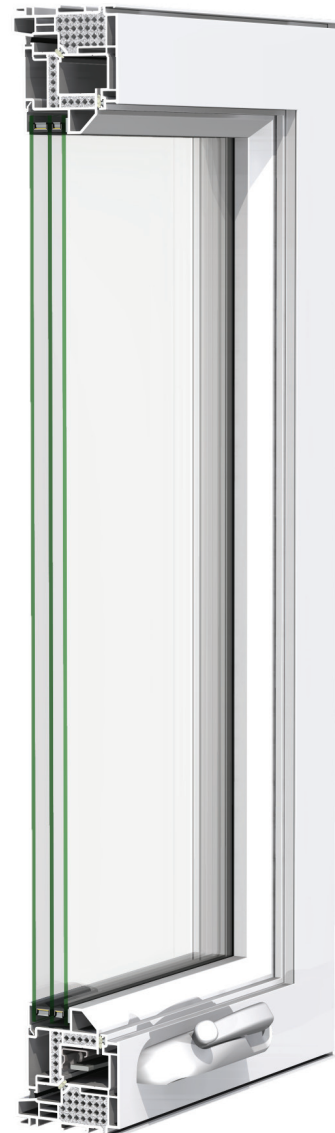

CASEMENT

AIRCELL™ THERMALLY OPTIMIZED FRAME provides greater efficiency without voids and improves insulating performance 15% better than hollow vinyl window frames

WARM-EDGE INSULATED GLASS unit improves thermal performance and helps reduce condensation

HIGH PERFORMANCE LOWE³ GLASS STANDARD provides optimal solar heat gain control to improve interior comfort and energy savings

EASY OPERATING HARDWARE with nested crank handle adds aesthetic appeal and provides smooth, easy sash operation

MULTI-POINT LOCKING HARDWARE secures frame and sash for a weather-tight fit and superior security

PRECISION MITERED FUSION-WELDED CORNERS provide superior structural strength and weather resistance

3-1/4" DEEP WINDOW FRAME for increased rigidity and thermal performance — also ideal for replacement use

MULTIPLE WEATHERSTRIP ROWS helps reduce air and water infiltration while improving exterior noise control

FULL WINDOW SYSTEM FAMILY also includes single hung, double hung, double slider, picture and awning windows