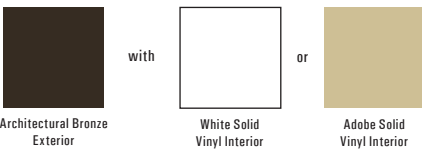

Architectural Bronze
Exterior

White Solid
Vinyl Interior

Adobe Solid
Vinyl Interior

SPECIAL PRIVACY GLASS OPTIONS:

Rain Pattern

P-516 Pattern

Sateen Etched Glass

(Inquire about other specialty glass options available)

*Printing limitations prevent exact color duplication. Contact your dealer for color samples.

WINDOW SCREENS:

Charcoal fiberglass mesh standard

Optional black or mill aluminum mesh

(Full screen option available)